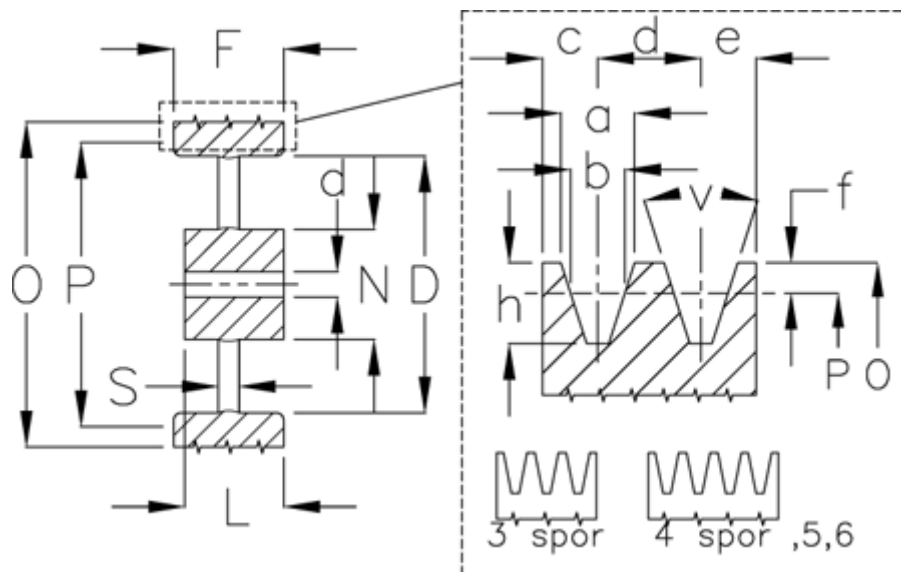

Article number: 60410263006

Description: V-belt pulley, no bore C 630/6

Measures

D	= 573	S	= 35
d	= 25	Type	= C
F	= 161.5		
L	= 100		
N	= 130		
Number of ribs	= 6		
O	= 639.6		
P	= 630		